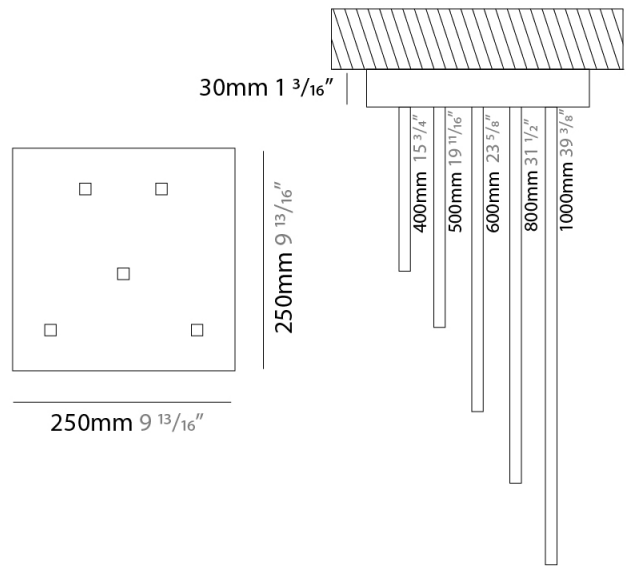

GENERAL

Series: Spillo
 Subseries: Spillo 1 Rod
 Brand: Icone
 Division: Design
 Mounting Type: Recessed
 Mounting Location: Wall
 Subcategory: Ambient

PHYSICAL

Shape: Rectangle
 Width (mm): 50
 Width (in): 1 ¹⁵/₁₆
 Height (mm): 200
 Height (in): 7 ⁷/₈
 Light Distribution: Adjustable
 Fixture Finish: WHI / BLK / CHR / BGD
 Fixture Material: Brass

GENERAL

Series: Spillo
 Subseries: Spillo 1 Rod
 Brand: Icone
 Division: Design
 Mounting Type: Recessed
 Mounting Location: Wall
 Subcategory: Ambient

PHYSICAL

Shape: Rectangle
 Width (mm): 50
 Width (in): 1 15/16
 Height (mm): 300
 Height (in): 11 13/16
 Light Distribution: Adjustable
 Fixture Finish: WHI / BLK / CHR / BGD
 Fixture Material: Brass

GENERAL

Series: Spillo
 Subseries: Spillo 5 Rod
 Brand: Icone
 Division: Design
 Mounting Type: Recessed
 Mounting Location: Ceiling
 Subcategory: Ambient

PHYSICAL

Shape: Abstract
 Width (mm): 50
 Width (in): 1 ¹⁵/₁₆
 Height (mm): 1000
 Height (in): 39 ³/₈
 Light Distribution: Adjustable
 Fixture Finish: WHI / BLK / CHR / BGD
 Fixture Material: Brass

LED

Color Temperature (°K): 2700 / 3000
 Nominal Lumen (lm): 3850
 CRI: >90 CRI
 Lamp Life (hrs): 50000

OPTICAL

Adjustability: Tilt 120°

RATINGS AND CERTIFICATIONS

Certified By: Certified for North American Standards
 IP rating: IP20