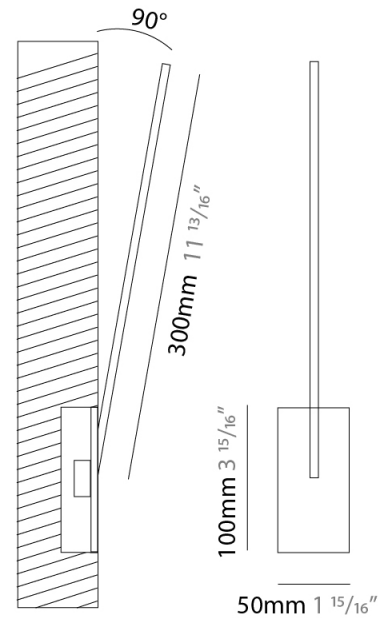

PROJECT	_____
TYPE	_____
SPECIFIER	_____
QUANTITY	_____
DATE	_____

SPILLO 1 ROD RECESSED

D46013- _____ - _____
base number   Color   Finish
                         Temperature   Options

1. To build a product code in our configurator select the specify button on the base model # product page
2. To build a manual product code on this datasheet choose from the options listed below in blue font and add the suffix to the base model #

GENERAL

Series: Spillo
Subseries: Spillo 1 Rod
Brand: Icone
Division: Design
Mounting Type: Recessed
Mounting Location: Wall
Subcategory: Ambient

PHYSICAL

Shape: Rectangle
Width (mm): 50
Width (in): 1 15/16
Height (mm): 300
Height (in): 11 13/16
Light Distribution: Adjustable
Fixture Finish: WHI / BLK / CHR / BGD
Fixture Material: Brass

ELECTRICAL

Lamp Type: LED
Total Output Wattage (W): 3.96
Dimming: 0-10V Dimming
Driver Included: No
Driver Location: Remote
Driver Type: Constant Voltage - 120 / 277Vac
Driver Class: Class 2
Input Voltage (V): 120 - 277
Output Voltage (V): 12
Upon Request: (Not included, see components) 0-10Vdc dimming / 277Vac

LED

Color Temperature (°K): 2700 / 3000
Nominal Lumen (lm): 330
CRI: >90 CRI
Lamp Life (hrs): 50000

OPTICAL

Adjustability: Tilt 120°

RATINGS AND CERTIFICATIONS

Certified By: Certified for North American Standards
IP rating: IP20